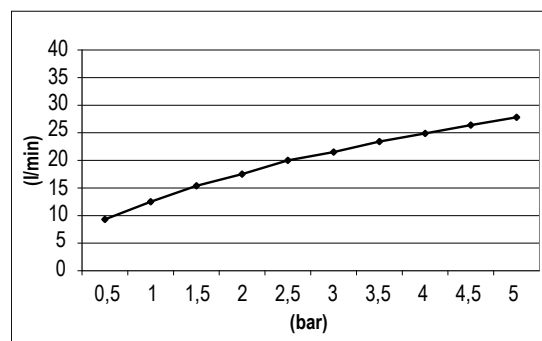

Product Type: **Hand Showers**
Product Code: **E082027**
Product Name: **Emotion**

Description: Doccia
Hand Shower

Dimensions: erogatore Ø 110mm
Material: ABS

Note: doccia monogetto
Notes: *monojet hand shower*

Functions: 1 Way Hand Shower

Finishes:

		Painted		PVD Polished		PVD Brushed		
Chrome CR	Nichel Brushed BS							
		Matt Black MB	Matt White WM	Gold GO	Deep Grey DG	High Brass HB	Copper CO	Gun Metal GM

DIMENSIONS

FLOWRATE