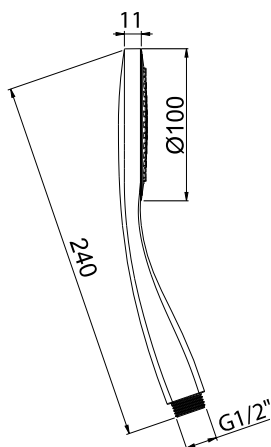

DIMENSIONS